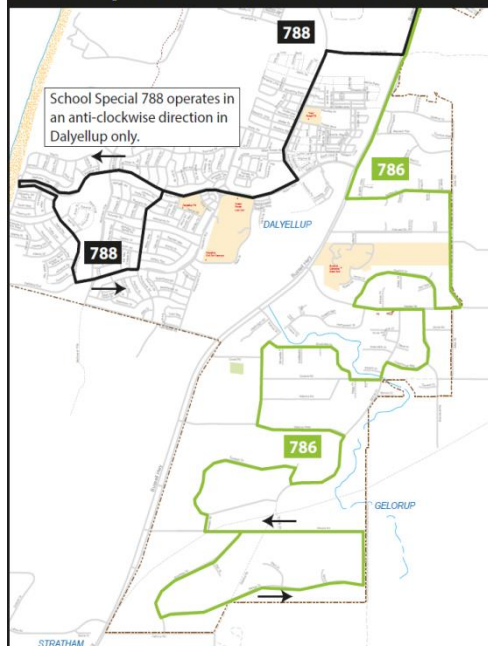

*Intermediate times are approximate
and students should be at these stops
several minutes earlier.*

**Need More Information
Call us 13 62 13**

**Visit us on line
Transregional.wa.gov.au**

**Lost Property Call
Swan Transit 9796 9500**

**TransBunbury Depot
1-3 Allnut Court,
BUNBURY WA 6230**

TransBunbury School Network School Special 786, 787, 788, 789, 790 and 791 North

TransBunbury School Network School Special 786 and 788 - South

School Special 786 am Gelorup

7:25 am
Woods Rd after Banksia Rd,
via Woods Rd,
R Brockway Dv, L Manea Dr,
L Jilley Rd, L Woods Rd,
R Banksia Rd, L Eucalypt Dr,
R Cokelup Rd,
L Yalinda Dv,
7:36 am
L Gelorup Rise,
R Hampstead St,
R Brookview Av,
L Ducale Rd,
L Yalinda Dv,
R Coachwood Wy,
L Hastie Rd,
7:45 am
R Hawkins Dr (West Entry),
L Hastie Rd,
L Jules Rd,
L Loretta Av,
R Bussell Hwy,
L Washington Av,
R Parade Rd,
L Guile Frwy,
7:58 am
St Joseph's Primary,
L Sweeting Wy,
L Washington Av,
L Parade Rd,
L Ann Wy,
R Julia Dv,
L Adam Rd,
8:04 am
Adam Rd Primary,
L Hotchin St,
L Knight St,
8:05 am
Newton Moore High,
L Parade Rd,
L Blair St,
L Clarke St,
R Spencer St,
R Columba St,
8:11 am
St Mary's Primary,
L Mary St,
L Prosser St,