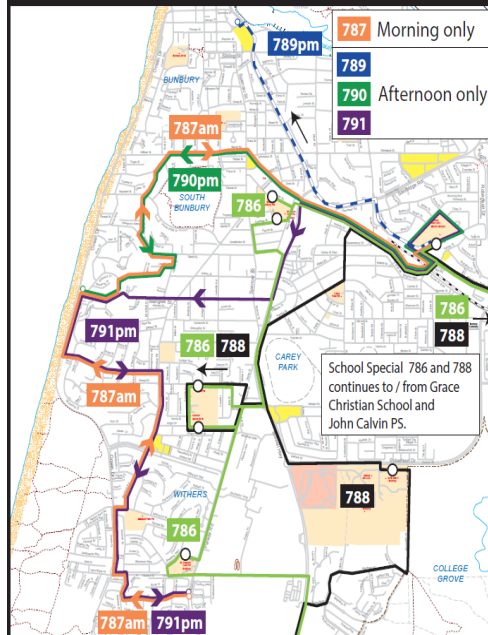

School Timetable 4

Effective 28th November 2022

**School Special
786 787 788 789 790 791**

**Gelorup, Dalyellup,
Usher, Withers,
Carey Park, College
Grove and South
Bunbury to:**

Bunbury Catholic College
Grace Christian College
Newton Moore High School

*Intermediate times are approximate
and students should be at these stops
several minutes earlier.*

**Need More Information
Call us 13 62 13**

**Visit us on line
Transregional.wa.gov.au**

**Lost Property Call
Swan Transit 9796 9500**

**TransBunbury Depot
1-3 Allnut Court,
BUNBURY WA 6230**

TransBunbury School Network School Special 786, 787, 788, 789, 790 and 791 North