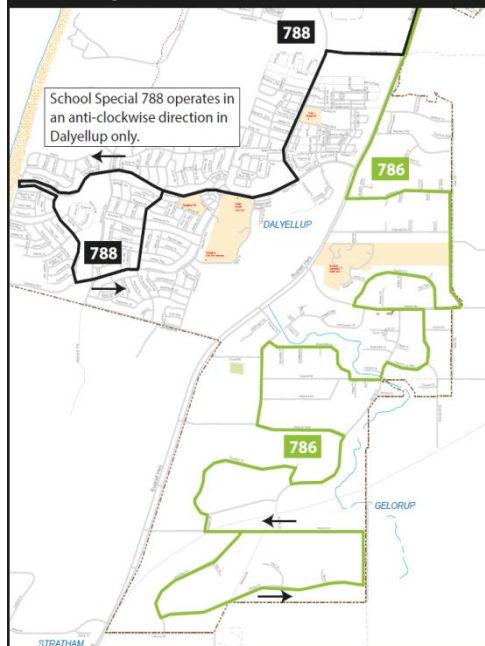

*Intermediate times are approximate
and students should be at these stops
several minutes earlier.*

**Need More Information
Call us 13 62 13**

**Visit us on line
Transregional.wa.gov.au**

**Lost Property Call
Swan Transit 9796 9500**

**TransBunbury Depot
1-3 Allnut Court,
BUNBURY WA 6230**

TransBunbury School Network School Special 786, 787, 788, 789, 790 and 791 North

TransBunbury School Network School Special 786 and 788 - South

School Special 786 am Gelorup

7:25 am
Woods Rd after Banksia Rd,
via Woods Rd,
R Brockway Dv, L Manea Dr,
L Jilley Rd, L Woods Rd,
R Banksia Rd, L Eucalypt Dr,
R Cokelup Rd,
L Yalinda Dv,
7:35 am
L Gelorup Rise,
R Hampstead St,
R Brookview Av,
L Ducane Rd,
L Yalinda Dv,
R Coachwood Wy,
L Hastie Rd,
7:45 am
R Hawkins Dr (West Entry),
L Hastie Rd,
L Jules Rd,
L Loretta Av,
R Bussell Hwy,
L Washington Av,
R Parade Rd,
L Guile Frwy,
7:55 am
St Joseph's Primary,
L Sweeting Wy,
L Washington Av,
L Parade Rd,
L Ann Wy,
R Julia Dv,
L Adam Rd,
8:02 am
Adam Rd Primary,
L Hotchin St,
L Knight St,
8:04 am
Newton Moore High,
L Parade Rd,
L Blair St,
L Clarke St,
R Spencer St,
R Columba St,
8:09 am
St Mary's Primary,
L Mary St,
L Prosser St,