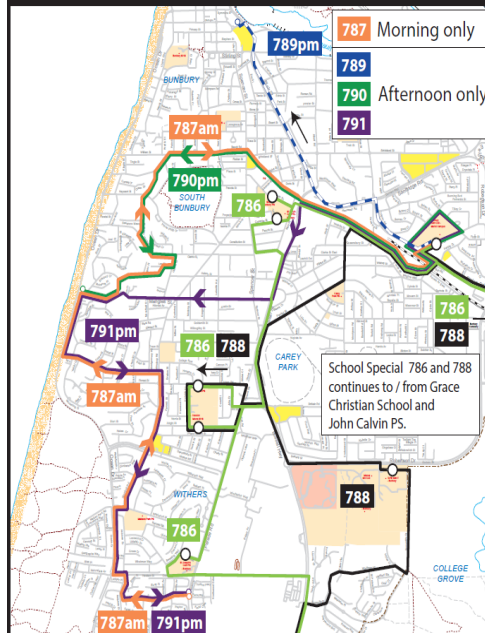

School Timetable 4

Effective 20 February 2016

**School Special
786 787 788 789 790 791**

**Gelorup, Dalyellup,
Usher, Withers,
Carey Park, College
Grove and South
Bunbury to:**

Bunbury Catholic College
Grace Christian College
Newton Moore High School

*Intermediate times are approximate
and students should be at these stops
several minutes earlier.*

**Need More Information
Call us 13 62 13**

**Visit us on line
Transregional.wa.gov.au**

**Lost Property Call
Swan Transit 9796 9500**

**TransBunbury Depot
1-3 Allnut Court,
BUNBURY WA 6230**

TransBunbury School Network School Special 786, 787, 788, 789, 790 and 791 North

TransBunbury School Network School Special 786 and 788 - South

School Special 786 am Gelorup

7:25 am
Woods Rd after Banksia Rd,
via Woods Rd,
R Brockway Dv, L Manea Dr,
L Jilley Rd, L Woods Rd,
R Banksia Rd, L Eucalypt Dr,
R Cokelup Rd,
L Yalinda Dv,
7:35 am
L Gelorup Rise,
R Hampstead St,
R Brookview Av,
L Ducane Rd,
L Yalinda Dv,
R Coachwood Wy,
L Hastie Rd,
7:45 am
R Hawkins Dr (West Entry),
L Hastie Rd,
L Jules Rd,
L Loretta Av,
R Bussell Hwy,
L Washington Av,
R Parade Rd,
L Guile Frwy,
7:55 am
St Joseph's Primary,
L Sweeting Wy,
L Washington Av,
L Parade Rd,
L Ann Wy,
R Julia Dv,
L Adam Rd,
8:02 am
Adam Rd Primary,
L Hotchin St,
L Knight St,
8:04 am
Newton Moore High,
L Parade Rd,
L Blair St,
L Clarke St,
R Spencer St,
R Columba St,
8:09 am
St Mary's Primary,
L Mary St,
L Prosser St,